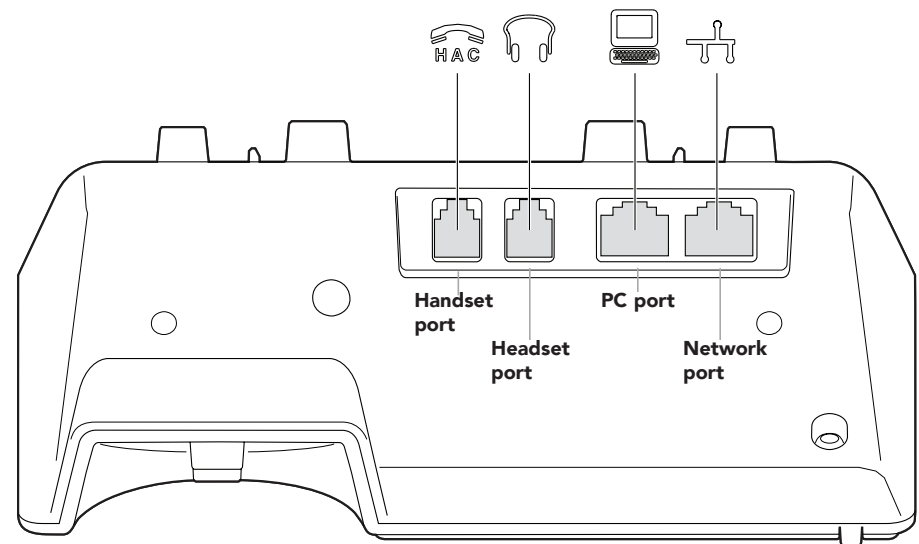

ShoreTel IP Phone 420 Quick Reference

PORTS ON THE PHONE

STATUS ICONS

The following icons are displayed on the phone to indicate operational status:

- ✚ Off-screen call (on main display)
- 📧 Voicemail message indicator (on main display)
- 🔒 Secure call
- 📞 Missed call (on main display and in History)
- 📞 Inbound call (in History)
- ➔ Outbound call (in History)
- 🔄 Transferred call (in History)
- ✓ Workgroup Agent logged in
- ✗ Workgroup Agent logged out
- 🔄 Workgroup Agent wrap up