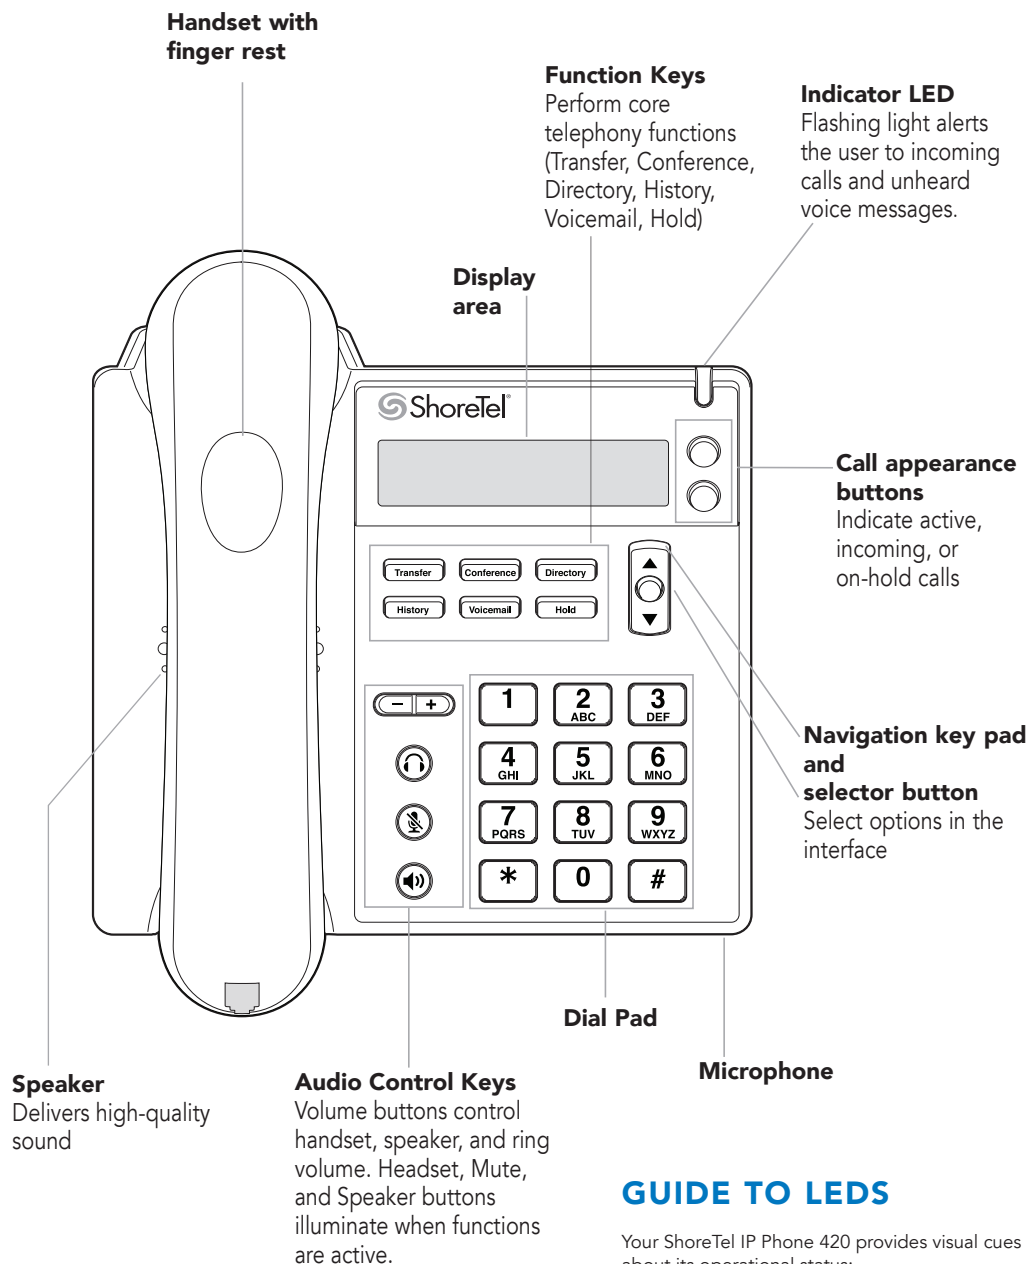

 or 

Adjust the display contrast

Press and hold  +  or 

VOICEMAIL

Log in to Voicemail Main Menu

 + Password + 

Log in from another extension

 +  + Ext. + Password + 

ShoreTel IP Phone 420 Quick Reference

PORTS ON THE PHONE

STATUS ICONS

The following icons are displayed on the phone to indicate operational status:

- ✚ Off-screen call (on main display)
- 📧 Voicemail message indicator (on main display)
- 🔒 Secure call
- 📞 Missed call (on main display and in History)
- 📞 Inbound call (in History)
- ➔ Outbound call (in History)
- 🔄 Transferred call (in History)
- ✓ Workgroup Agent logged in
- ✗ Workgroup Agent logged out
- 🔄 Workgroup Agent wrap up

GUIDE TO LEDS

Your ShoreTel IP Phone 420 provides visual cues about its operational status:

- Steady Green: Phone is in use (dialing or off hook)
- Blinking Green (Fast): Call on hold or call parked
- Blinking Green (Slow): Incoming call