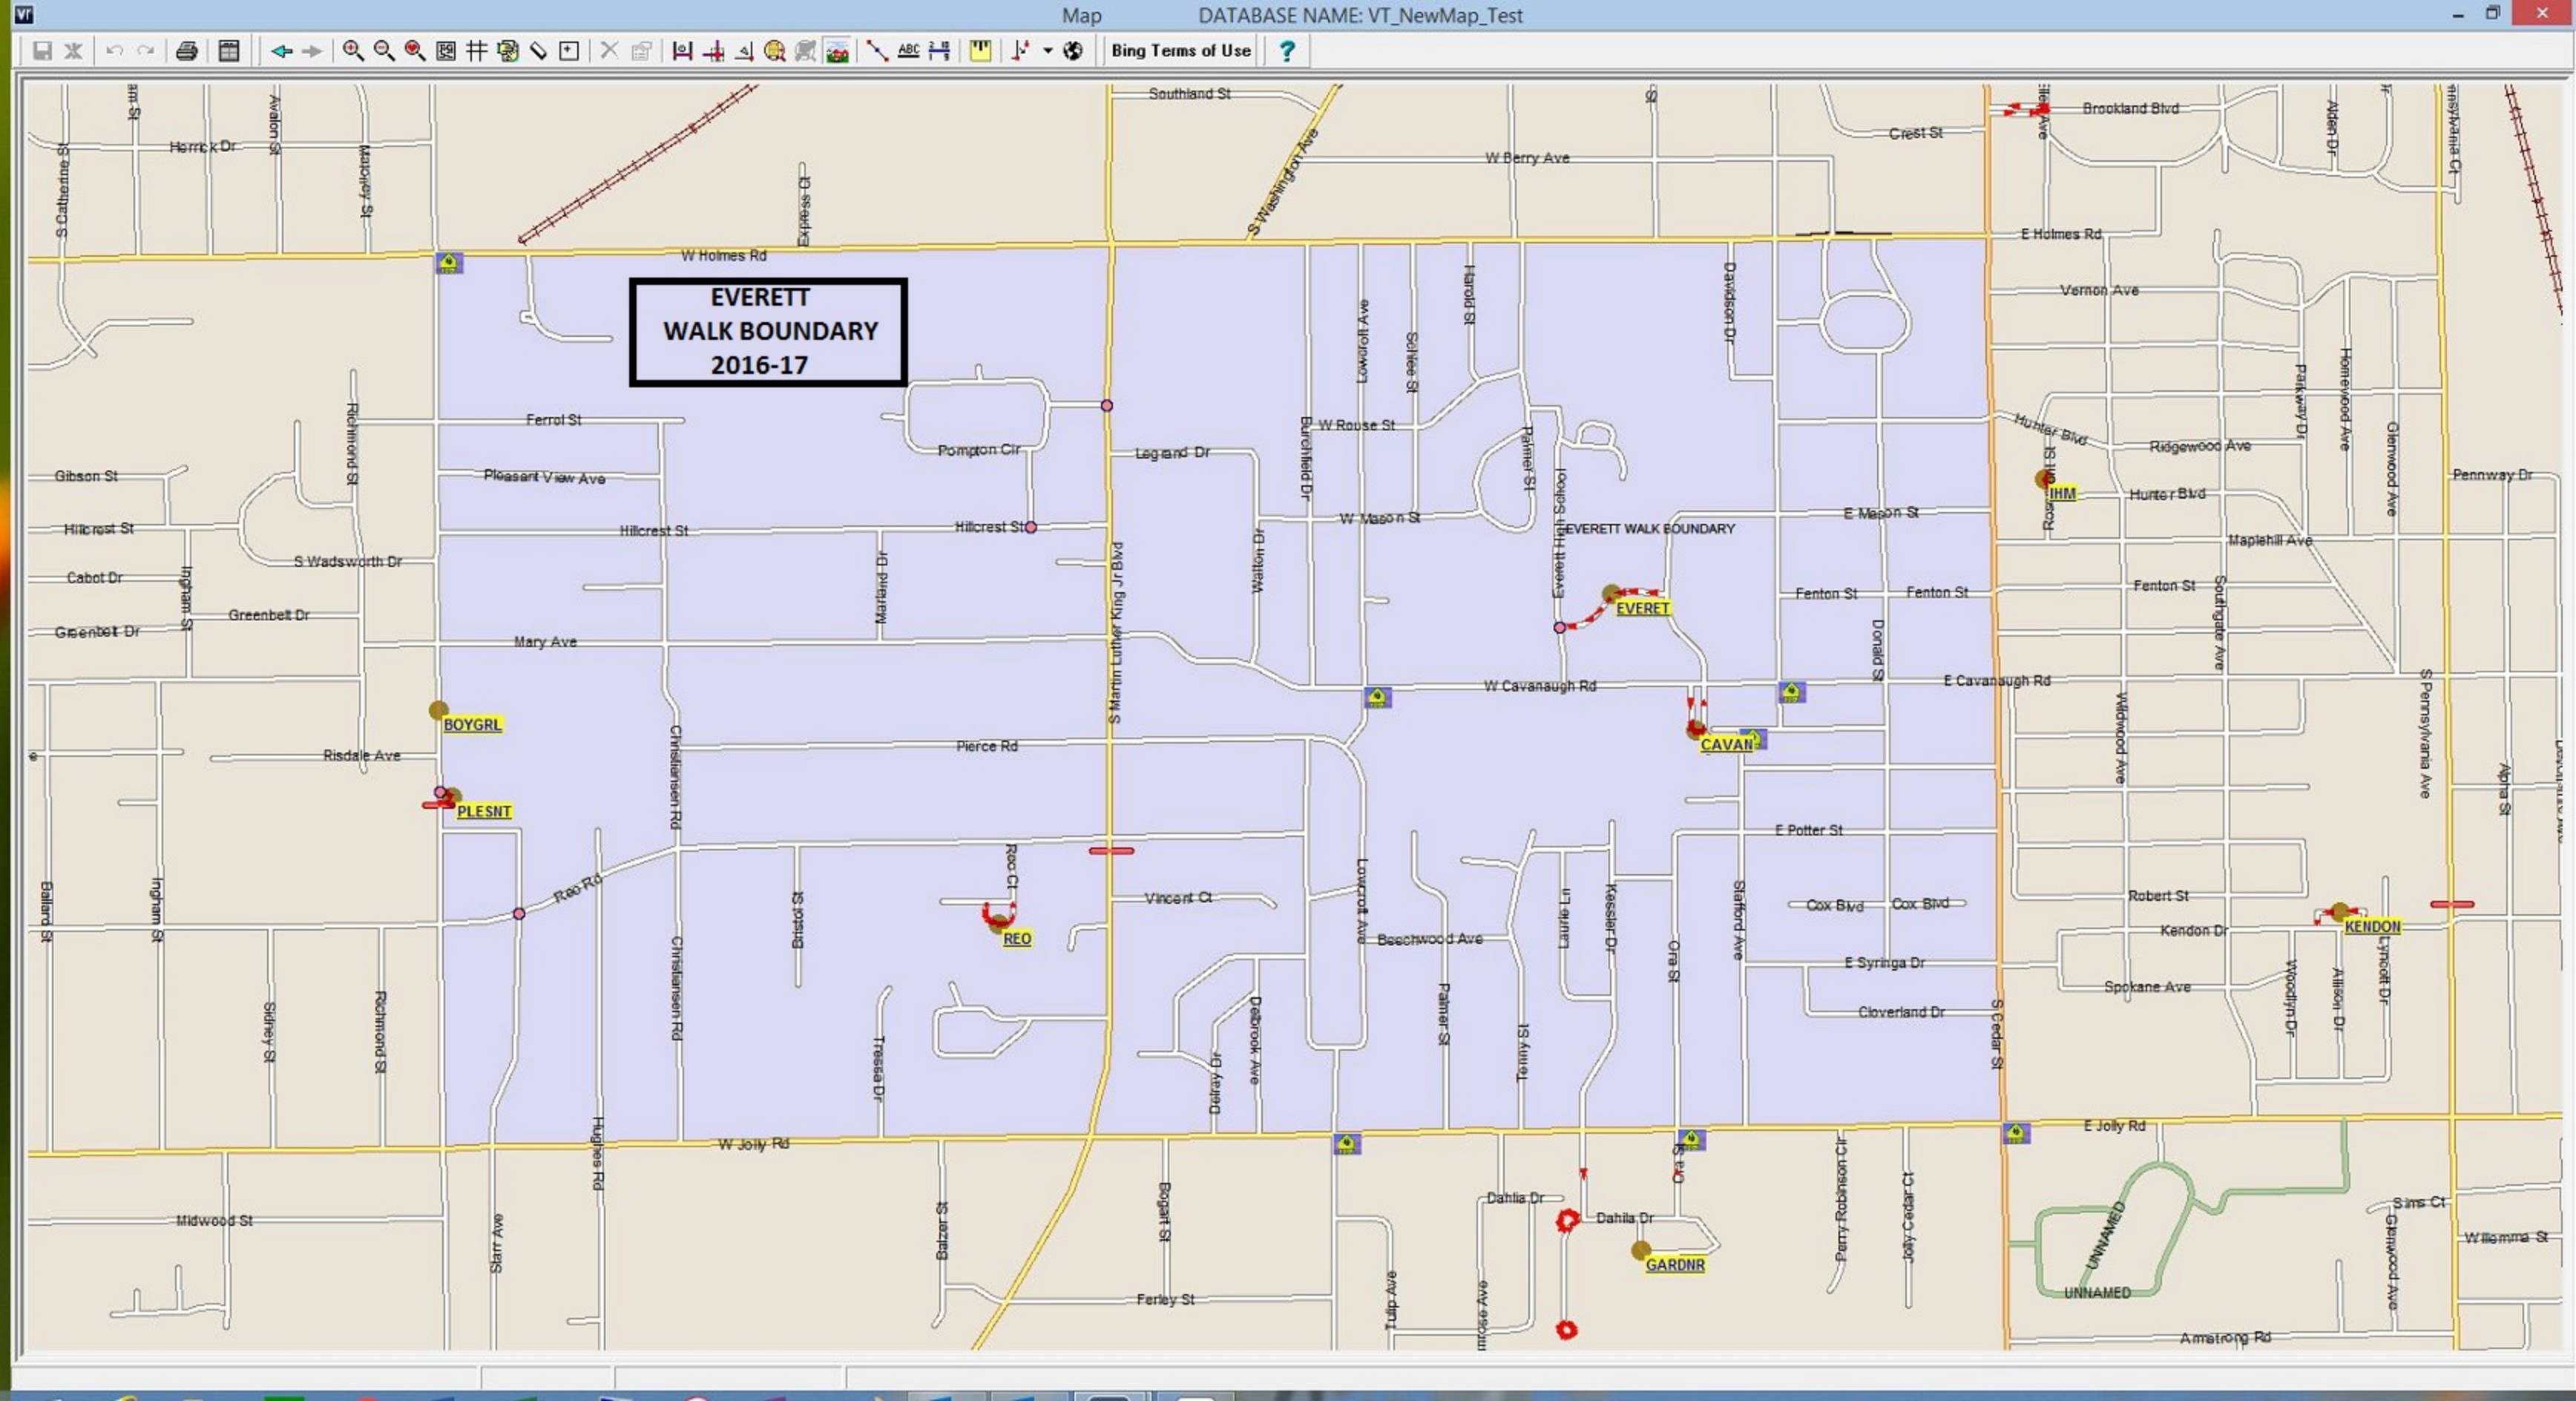

**FAIRVIEW WALK
BOUNDARY 2016-17**

FAIRVIEW WALK BOUNDARY
FAIRVV

INSITE

PATLTH

EASTRN

LNRES

FOSTER

ELGS