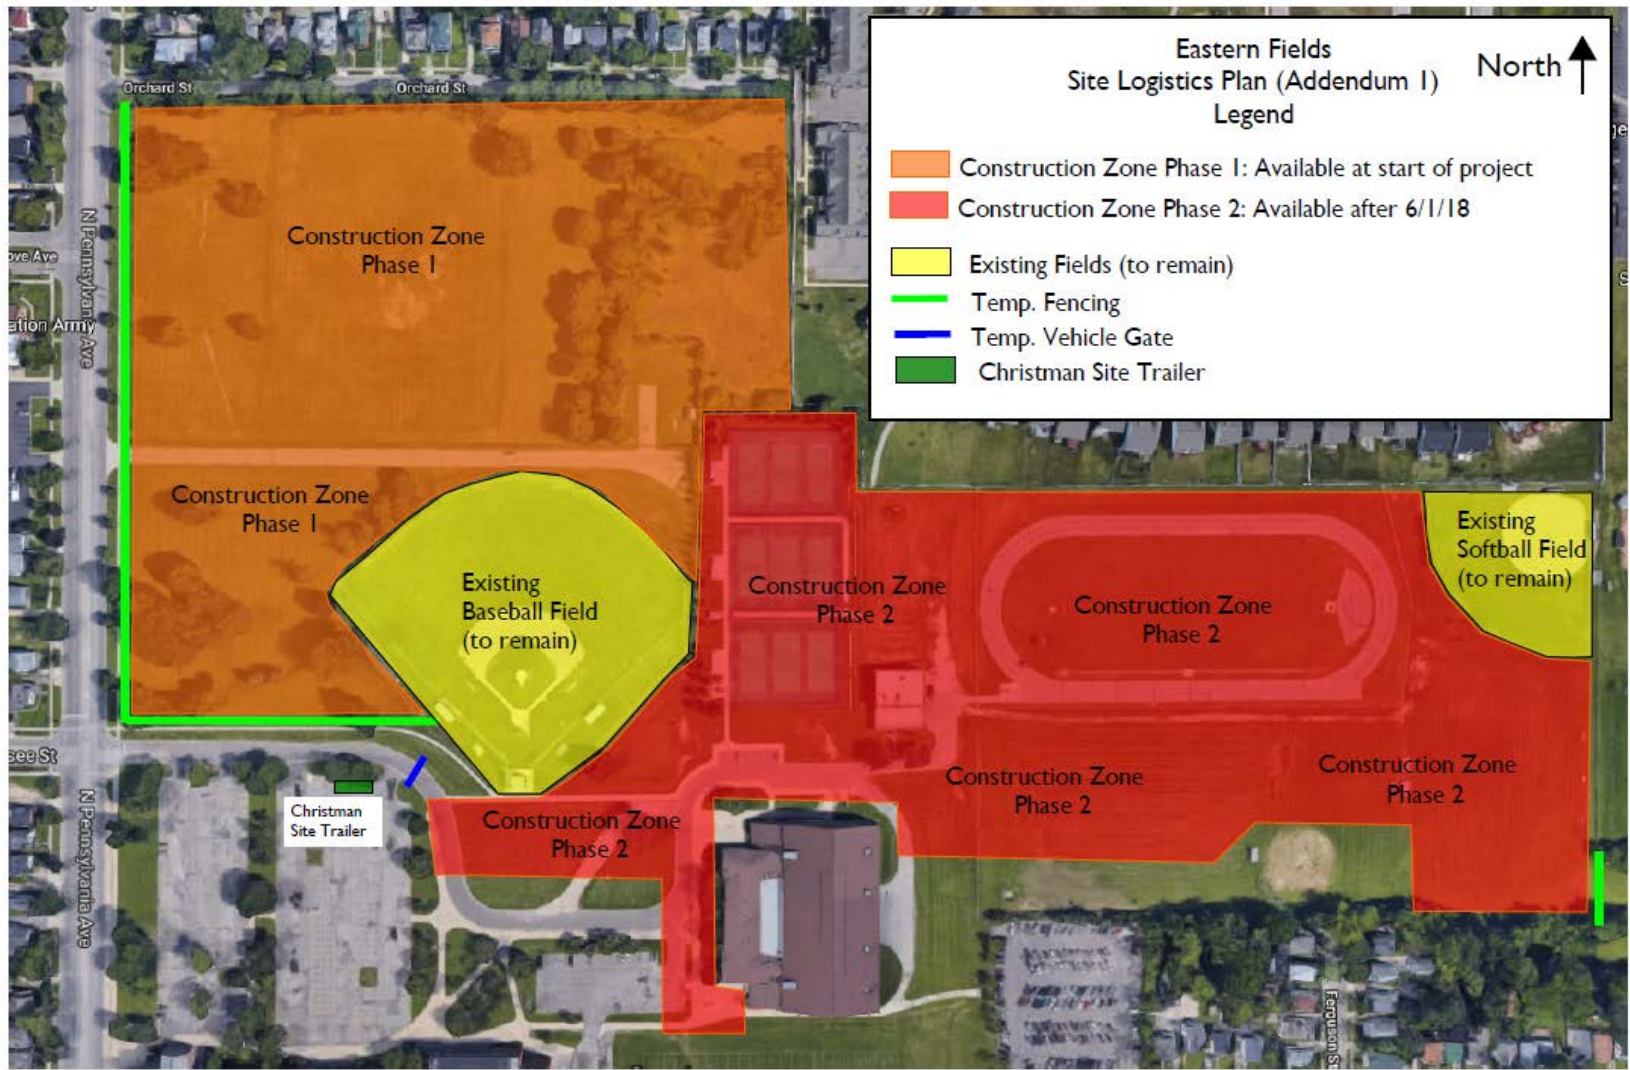

BIOTECHNOLOGY / LABORATORIES

Interior Rendering

EXTENDED LEARNING

Interior Rendering

EASTERN FIELDS - SITE PLAN

ENTRY

Eastern Fields

PERSPECTIVE

Eastern Fields

HONORING EASTERN HERITAGE

Eastern

Site Logistics Plan

Eastern Additions and Renovations
Site Logistics Plan
Legend

- Construction Zone
- Proposed Addition
- Temp. Fencing
- Access Road

North →

Eastern Schedule / Milestone Dates

Milestone Event	Date
Start Site Work for Lab and Gym Additions	4/16/18
2018 Summer Break Starts	6/11/18
Start Site Work for Clinic Addition	6/11/18
Perform Parking Lot / Sidewalk Improvements	6/11/18 - 9/3/18
Perform Interior Renovations	6/11/18 - 10/12/18
Complete Lab Addition	11/30/18
Complete Clinic Addition	12/14/18
Complete Gym Addition	1/18/19

Eastern Fields

Site Logistics Plan

Eastern Fields Schedule / Milestone Dates

Milestone Event	Date
Issue Contracts	3/1/18
Site Mobilization	4/16/18
Stadium Area Mass Grading, Utilities, and Establish Grade	Thru 6/8/18
2018 Spring Sports Seasons End	6/1/18
Tennis Court Replacement Begins	6/11/18
2018 Fall Tennis Season Begins	8/6/18
Parking Lot and Connecting Roads	6/4/18 – 10/8/18
Softball Field Improvements	6/4/18 – 8/13/18
Softball Field – Outfield Turf Establishment	Fall of 2018
Stadium Synthetic Turf and Track Surface Complete	Fall of 2018