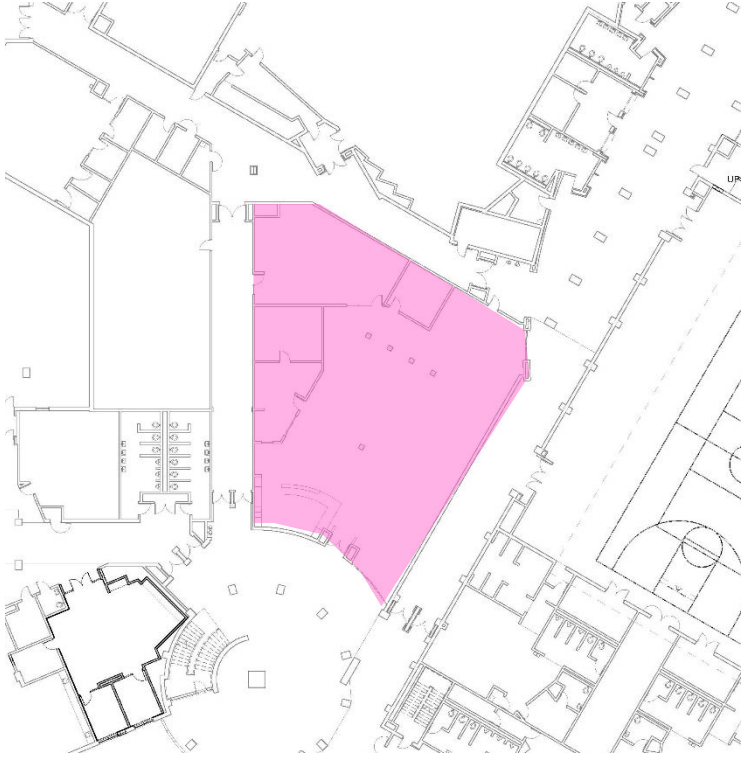

Salty Dog 9177

Bee SW6683

Forbo Striato - Welsh moor

Forbo Striato - Black Sheep

Forbo Striato - Hint of Yellow

Interior Rendering – View From Platform

LEARNING COMMONS

Learning Commons
Sophisticated Youth
Fresh + Vibrant