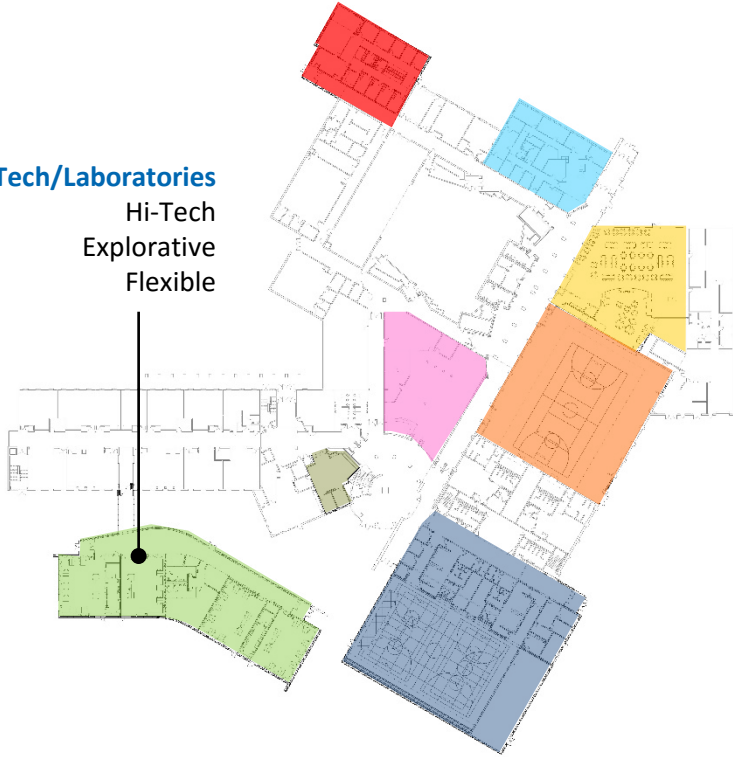

Main court lines: Navy

Half court basketball lines: Flesh toned

Volleyball court lines: White and Yellow

*Colors and finishes to be similar in renovating of the existing gym

LABORATORY WING

BioTech/Laboratories
Hi-Tech
Explorative
Flexible

BIOTECHNOLOGY / LABORATORIES

Interior Rendering

EXTENDED LEARNING

Interior Rendering

EASTERN FIELDS - SITE PLAN

ENTRY

Eastern Fields

PERSPECTIVE